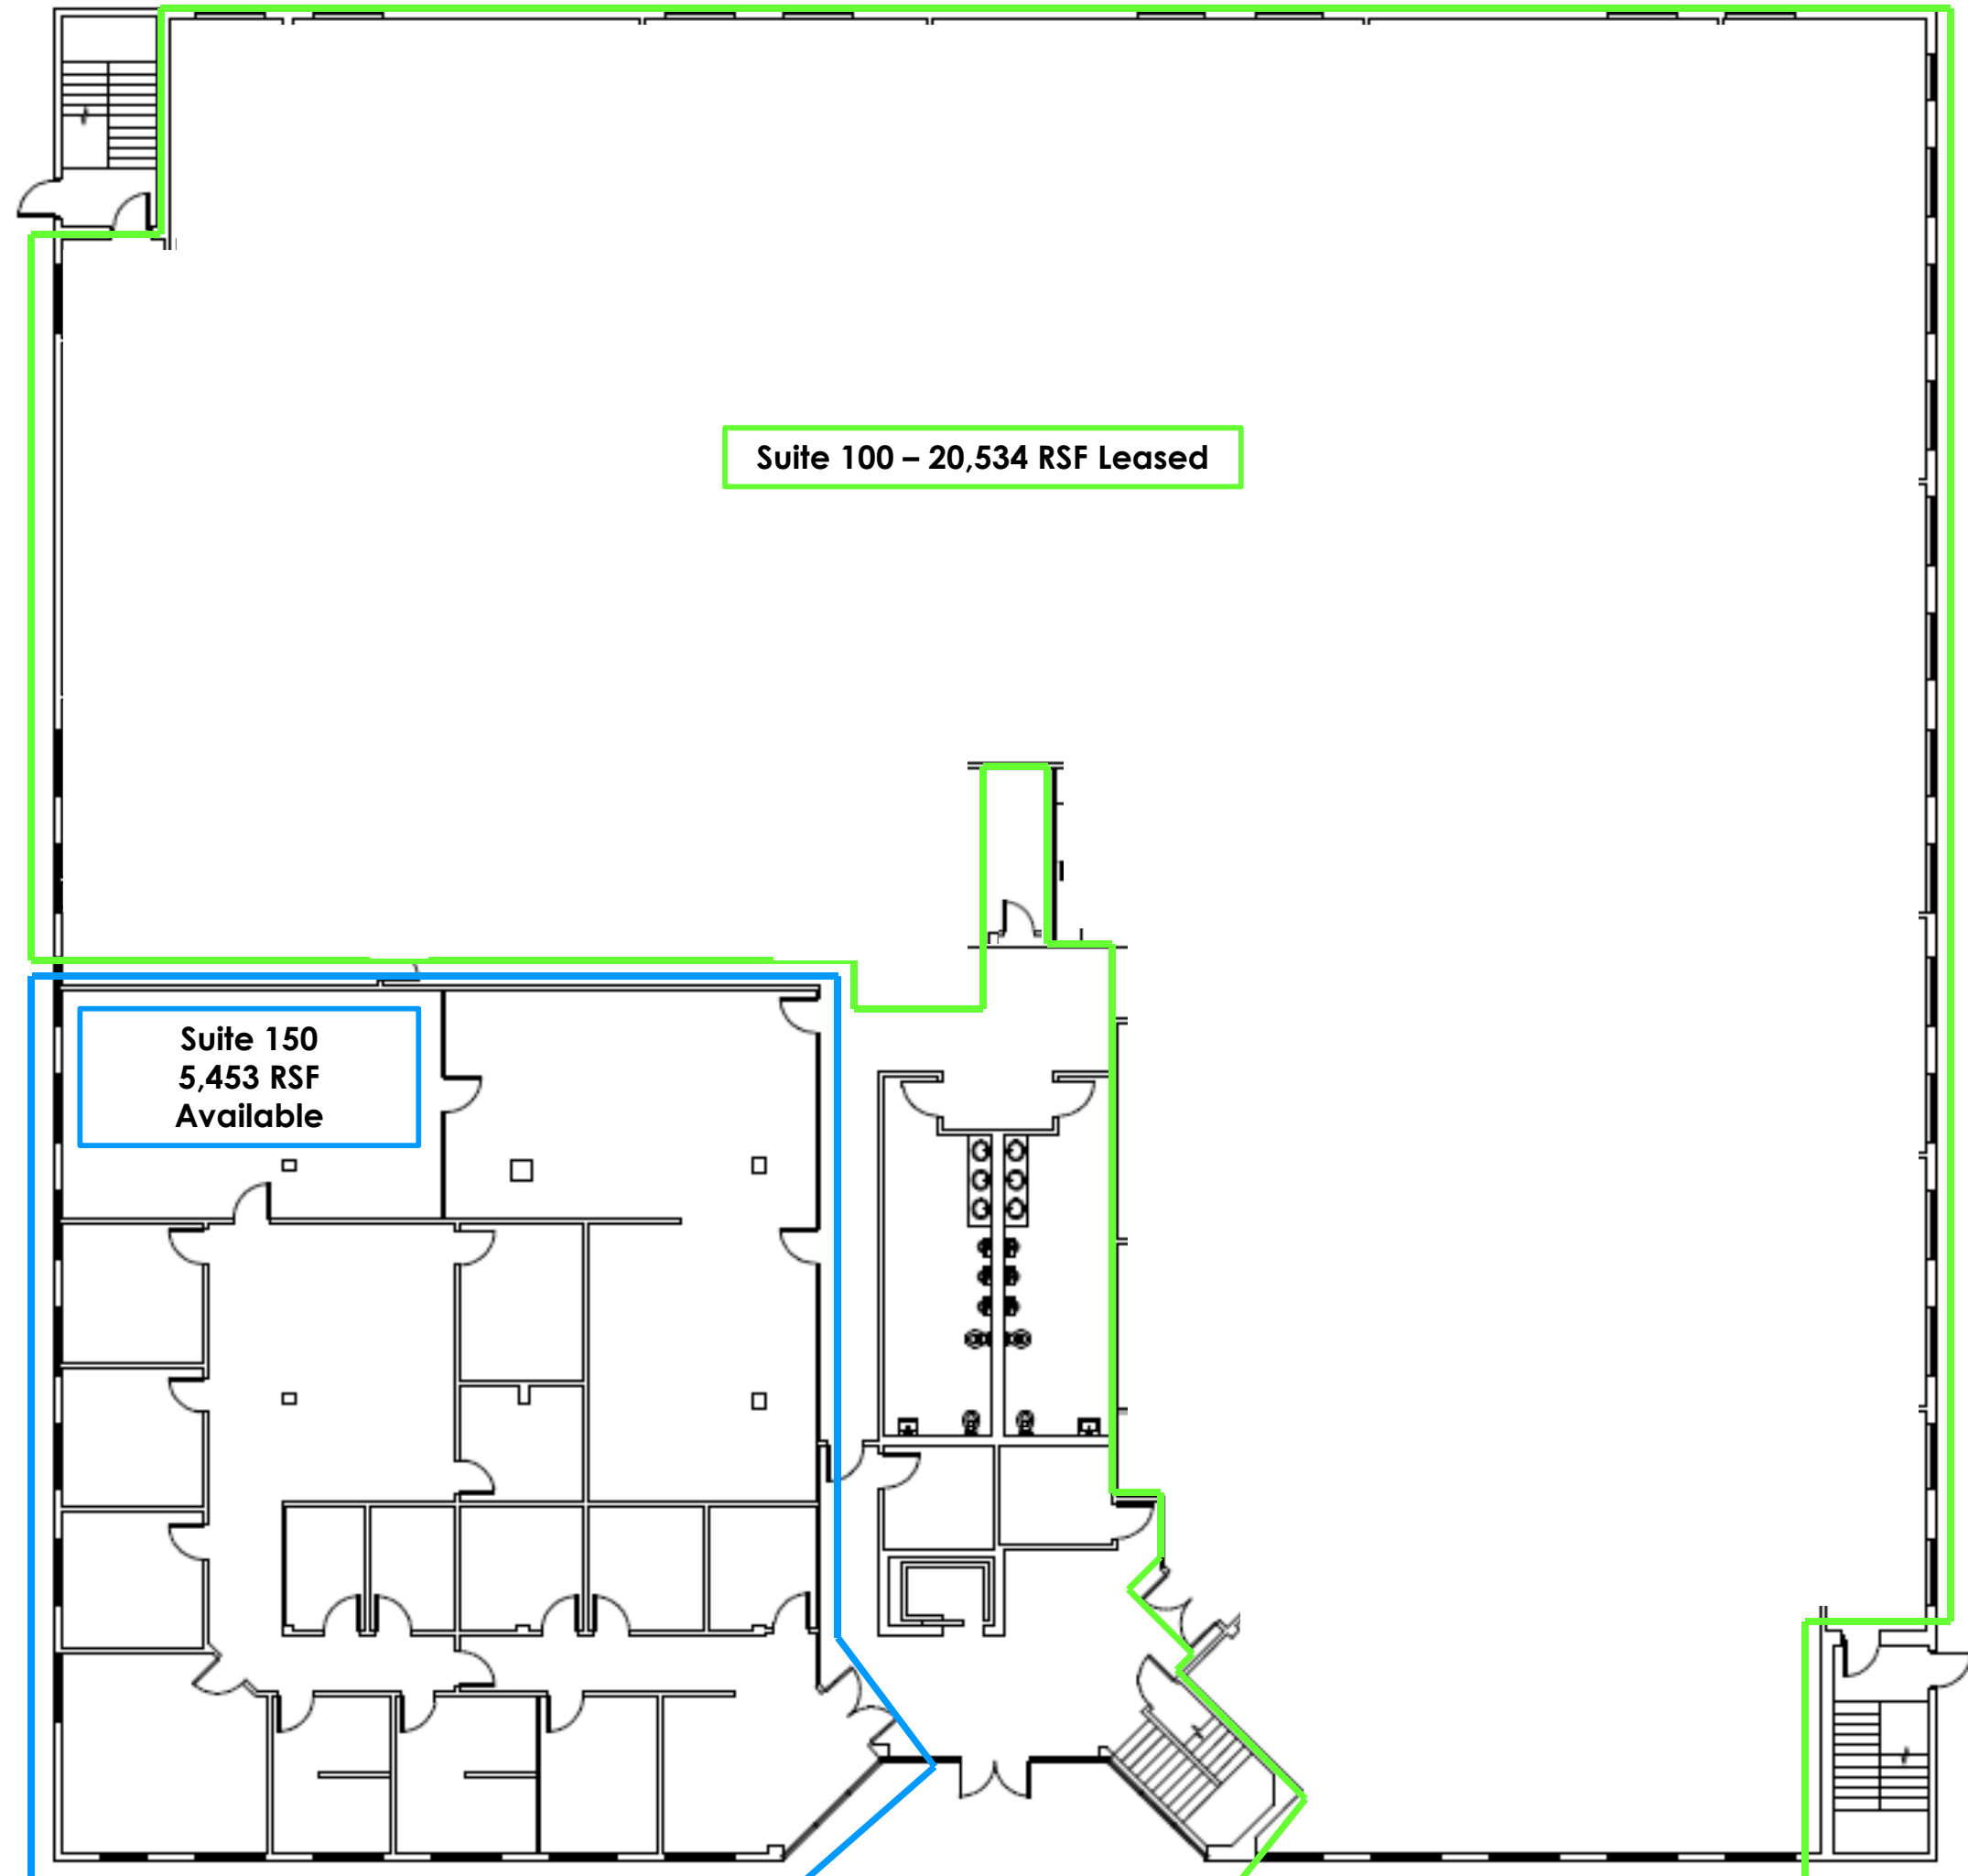

Blue Heron Technology Center

Suite 150
5,453 RSF
Available

As-Built
Space Plan

*For More Information,
Please Contact:*

Michael S. Talmadge
727.214.4650
mtalmadge@echelonre.com
www.eresproperties.com